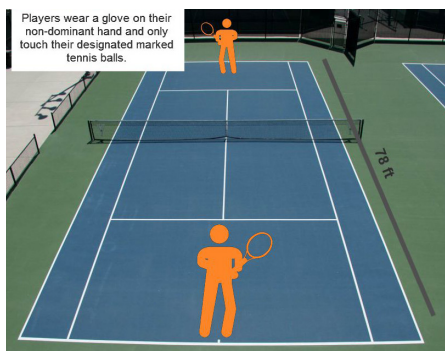

FACILITY & ARRIVAL:

- Players are asked to arrive no more than 10 minutes prior to their reservation time.
- All court gates are to remain open to reduce the number of high-contact surfaces.
- Players are asked to bring their own water bottles. Water fountains will be available to fill the water bottles.
- Travel paths throughout the facility have been marked to ensure physical distancing.

TENNIS PLAY:

- Each player must bring their own tennis balls and racquet; no equipment is to be shared.
- Tennis balls must be new and unused. New balls will be available for purchase at the Club.
- Players will mark their own tennis balls with clear and unique markings for easy identification.
- Players are to only serve and touch their own tennis balls.
- Players are encouraged to wear a glove on their non-dominant hand during play.
- When returning another player's ball, roll or hit the ball to them with your racquet without handling it in any way.

LESSONS AND CLINICS:

- Lessons and clinics are permitted as long as all protocols for physical distancing and safe play are maintained. Schedules and availability may vary by location. Please check with your local club for details.

Safe Social Distancing